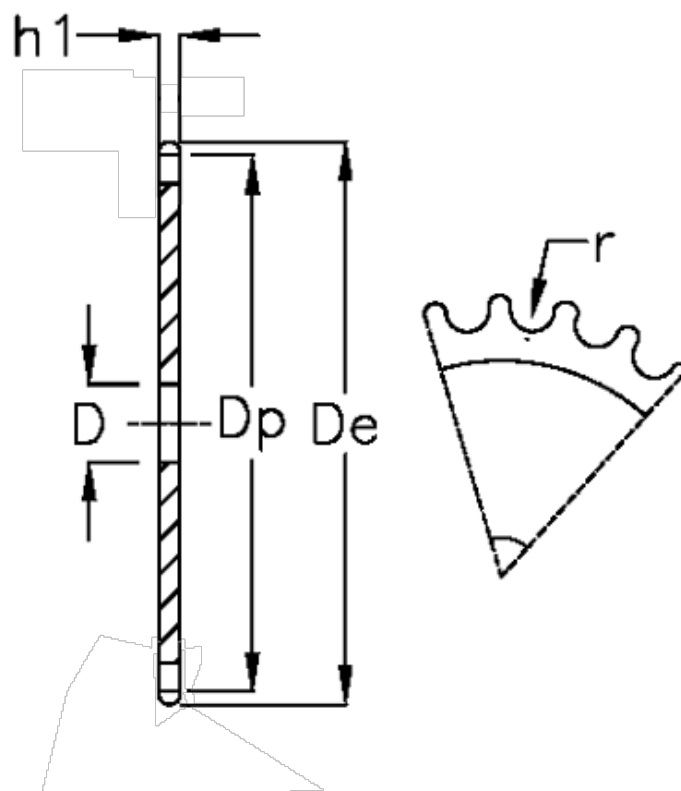

Article number: 616021005078

Description: Plate wheel 08 B-1 Z=78 simplex

Measures

C	= 1
D	= 25
De	= 321.4
Dp	= 315.4
For chain size	= 1/2 x 5/16
For chain type	= 08 B-1
h1	= 7.2
Number of teeth	= 78

r = 8.51